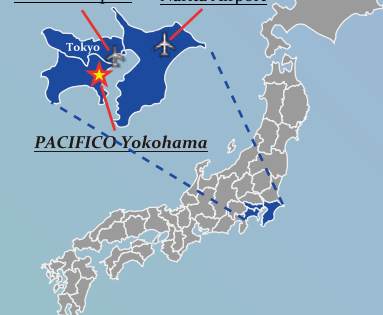

Access

How to Get to PACIFICO Yokohama

Easy access from the airports and Tokyo Station.

There are several ways to reach PACIFICO Yokohama:

- From Narita Airport: Approximately 90 min.
- From Haneda Airport: Approximately 30-40 min.
- From Tokyo Station: Approximately 30-40 min.

Haneda Airport Narita Airport

PACIFICO-Yokohama